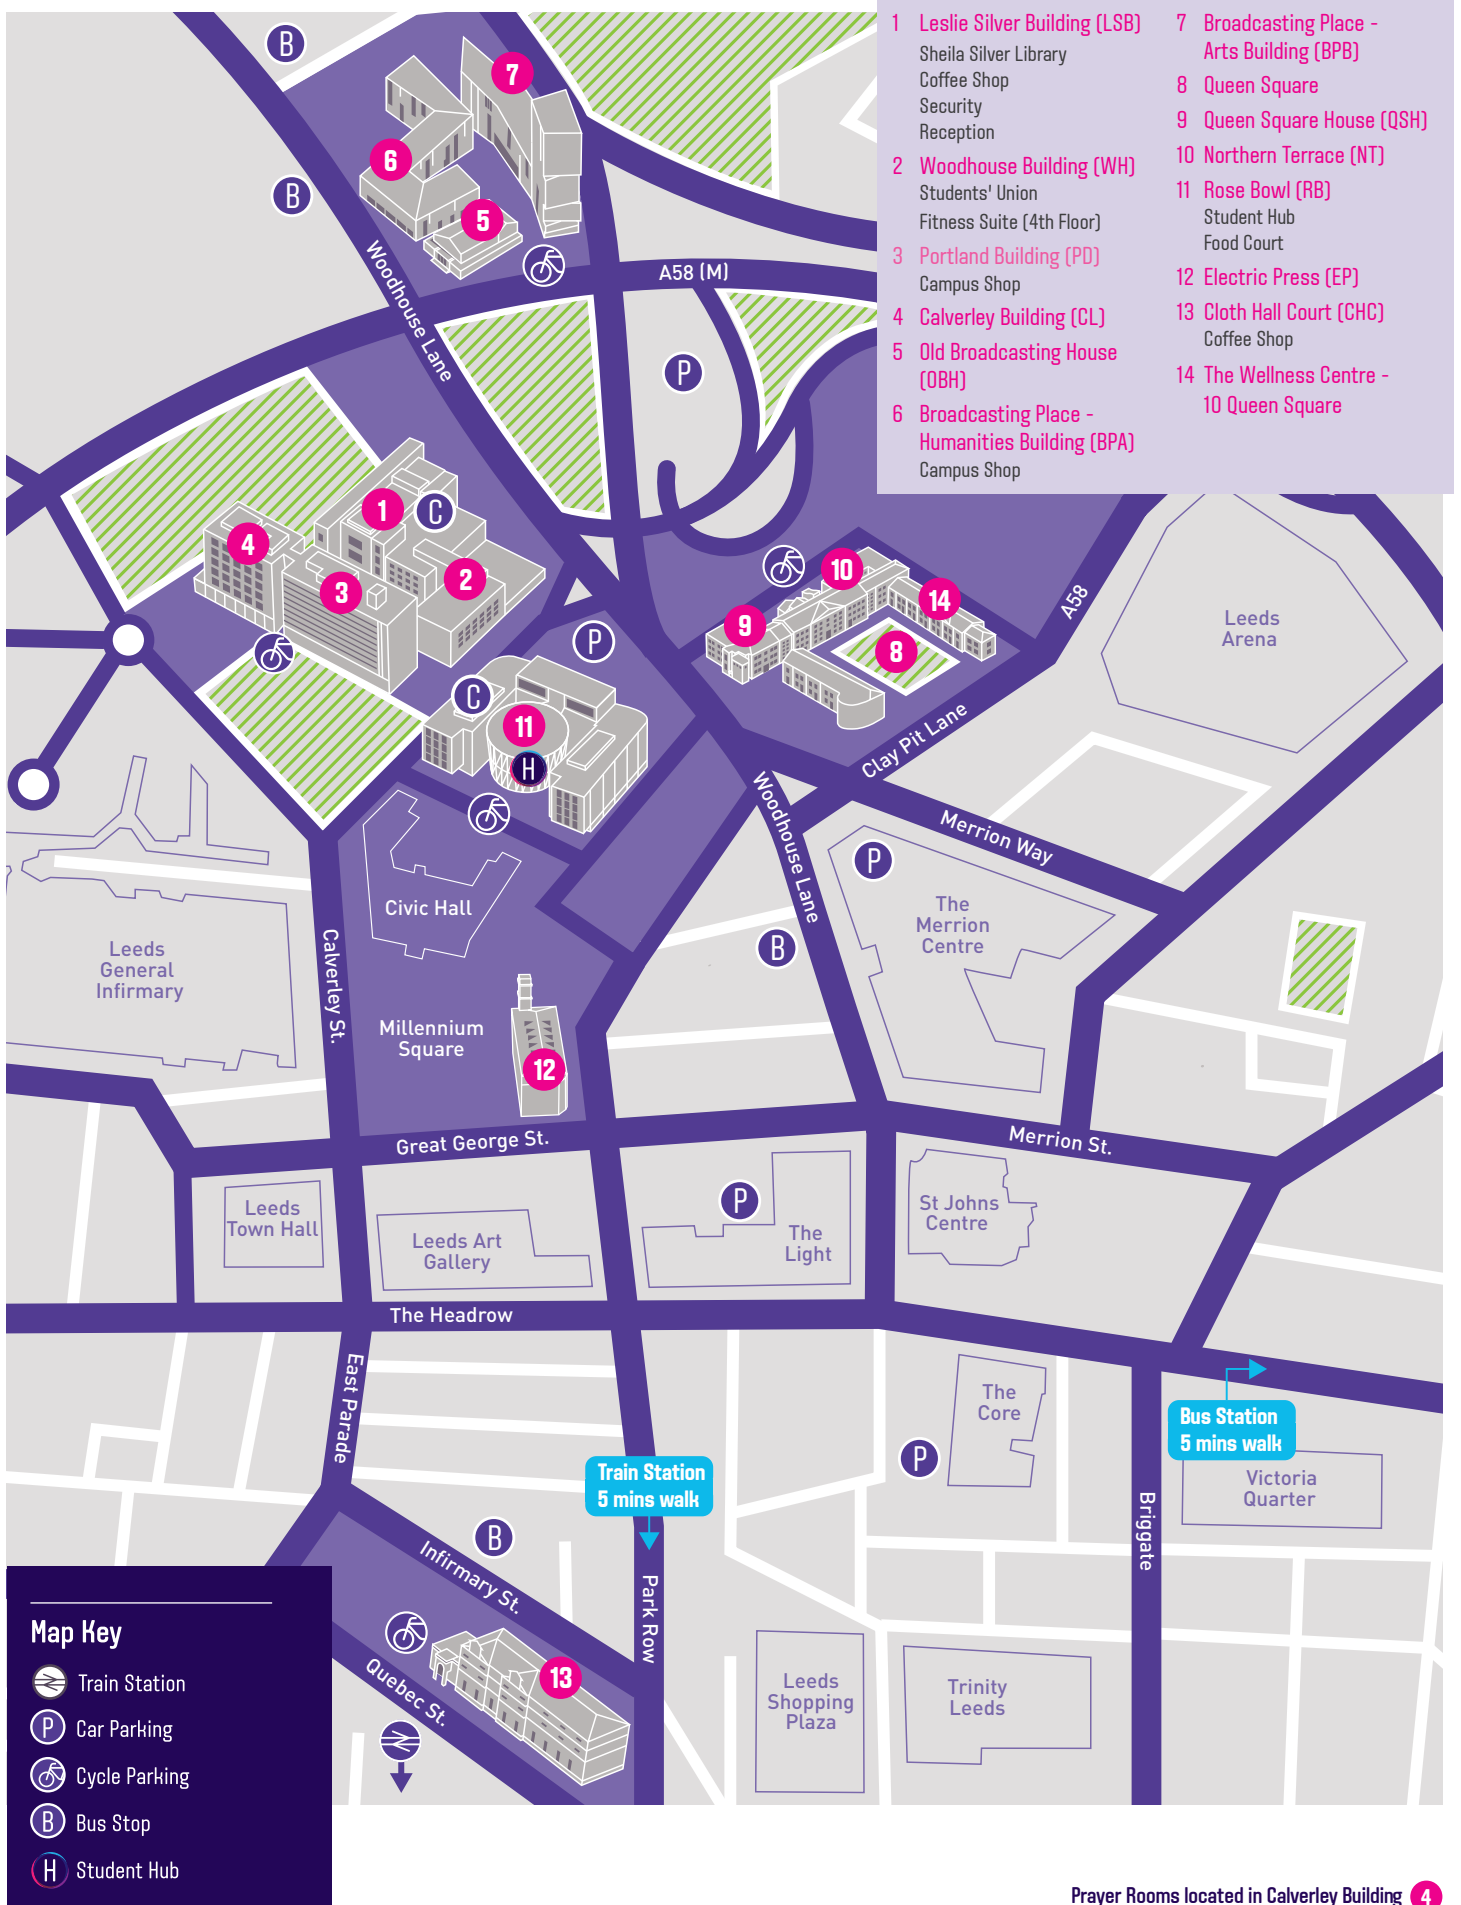

City Campus

1 Leslie Silver Building (LSB) Sheila Silver Library Coffee Shop Security Reception	7 Broadcasting Place - Arts Building (BPB)
2 Woodhouse Building (WH) Students' Union Fitness Suite (4th Floor)	8 Queen Square
3 Portland Building (PD) Campus Shop	9 Queen Square House (QSH)
4 Calverley Building (CL)	10 Northern Terrace (NT)
5 Old Broadcasting House (OBH)	11 Rose Bowl (RB) Student Hub Food Court
6 Broadcasting Place - Humanities Building (BPA) Campus Shop	12 Electric Press (EP)
	13 Cloth Hall Court (CHC) Coffee Shop
	14 The Wellness Centre - 10 Queen Square

Map Key

- Train Station
- Car Parking
- Cycle Parking
- Bus Stop
- Student Hub