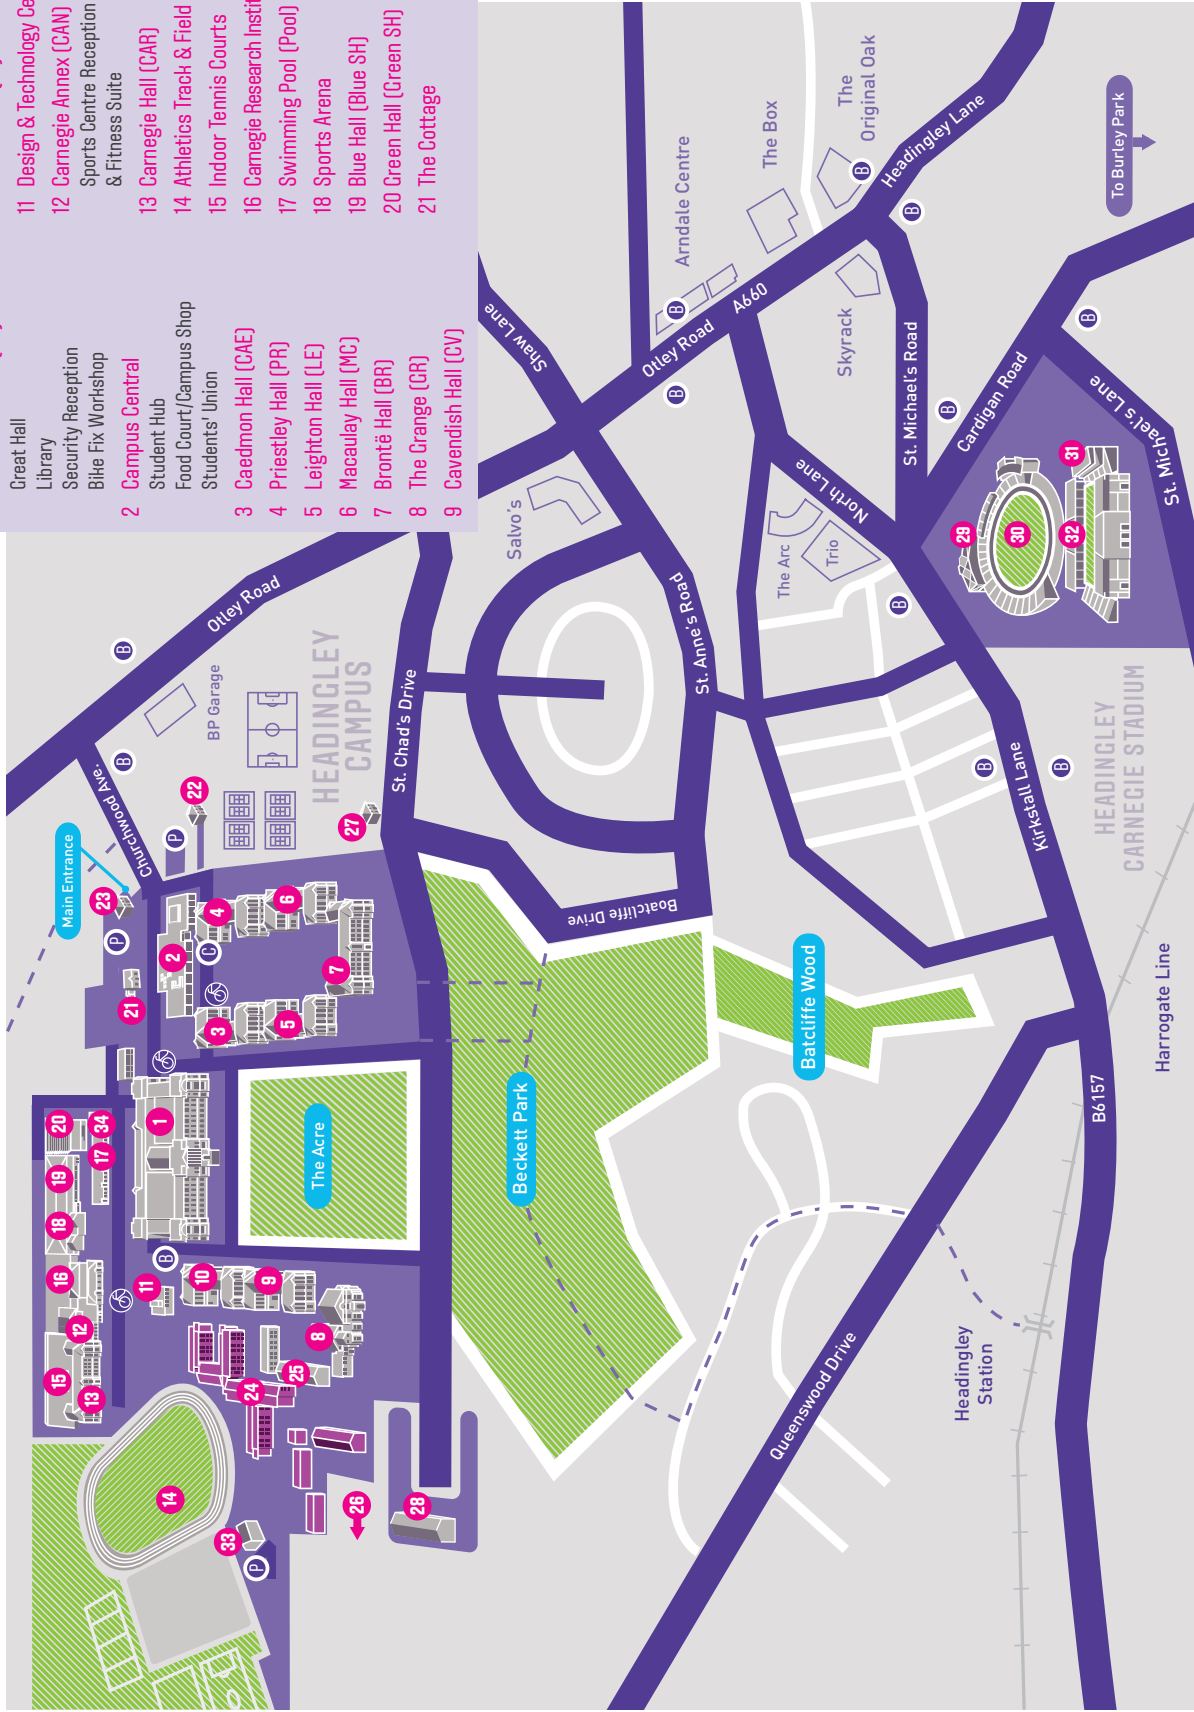

Map Key

- Train Station
- Leeds Bus Station /National Express
- Car Parking
- Cycle Parking
- Bus Stop
- Student Hub

City Campus

- | | |
|---|--|
| 1 Leslie Silver Building (LSB)
Sheila Silver Library
Coffee Shop
Security
Reception | 7 Broadcasting Place - Arts Building (BPB) |
| 2 Woodhouse Building (WH)
Students' Union
Fitness Suite (4th Floor) | 8 Queen Square |
| 3 Portland Building (PD)
Campus Shop | 9 Queen Square House (QSH) |
| 4 Calverley Building (CL) | 10 Northern Terrace (NT) |
| 5 Old Broadcasting House (OBH) | 11 Rose Bowl (RB)
Student Hub
Food Court |
| 6 Broadcasting Place - Humanities Building (BPA)
Campus Shop | 12 Electric Press (EP) |
| | 13 Cloth Hall Court (CHC)
Coffee Shop |
| | 14 The Wellness Centre - 10 Queen Square |

Map Key

- Train Station
- Car Parking
- Cycle Parking
- Bus Stop
- Student Hub

Headingley Campus

- | | | |
|--|---|---|
| 1 James Graham (JG)
Great Hall
Library
Security Reception
Bike Fix Workshop
Sports Centre Reception & Fitness Suite | 10 Fairfax Hall (FF)
Design & Technology Centre (DT)
Carnegie Annex (CAN) | 22 Churchwood
23 North Lodge
24 Carnegie Village
25 The Coach House (CH) |
| 2 Campus Central
Student Hub
Food Court/Campus Shop
Students' Union | 11 Design & Technology Centre (DT)
12 Carnegie Annex (CAN)
13 Carnegie Hall (CAR)
14 Athletics Track & Field Facilities
15 Indoor Tennis Courts | 26 Landscape Resource Centre & Experimental Gardens (LL)
27 South Lodge
28 Queenswood
29 Carnegie Pavilion (CPV) |
| 3 Caedmon Hall (CAE)
4 Priestley Hall (PR)
5 Leighton Hall (LE)
6 Macaulay Hall (MC)
7 Brontë Hall (BR) | 16 Carnegie Research Institute (CRI)
17 Swimming Pool (Pool)
18 Sports Arena
19 Blue Hall (Blue SH)
20 Green Hall (Green SH) | 30 Yorkshire Cricket Ground
31 Carnegie Stand (HCS)
32 Leeds Rugby
33 Changing Pavilion
34 Beckett Studio |
| 8 The Grange (GR)
9 Cavendish Hall (CV) | 21 The Cottage | |