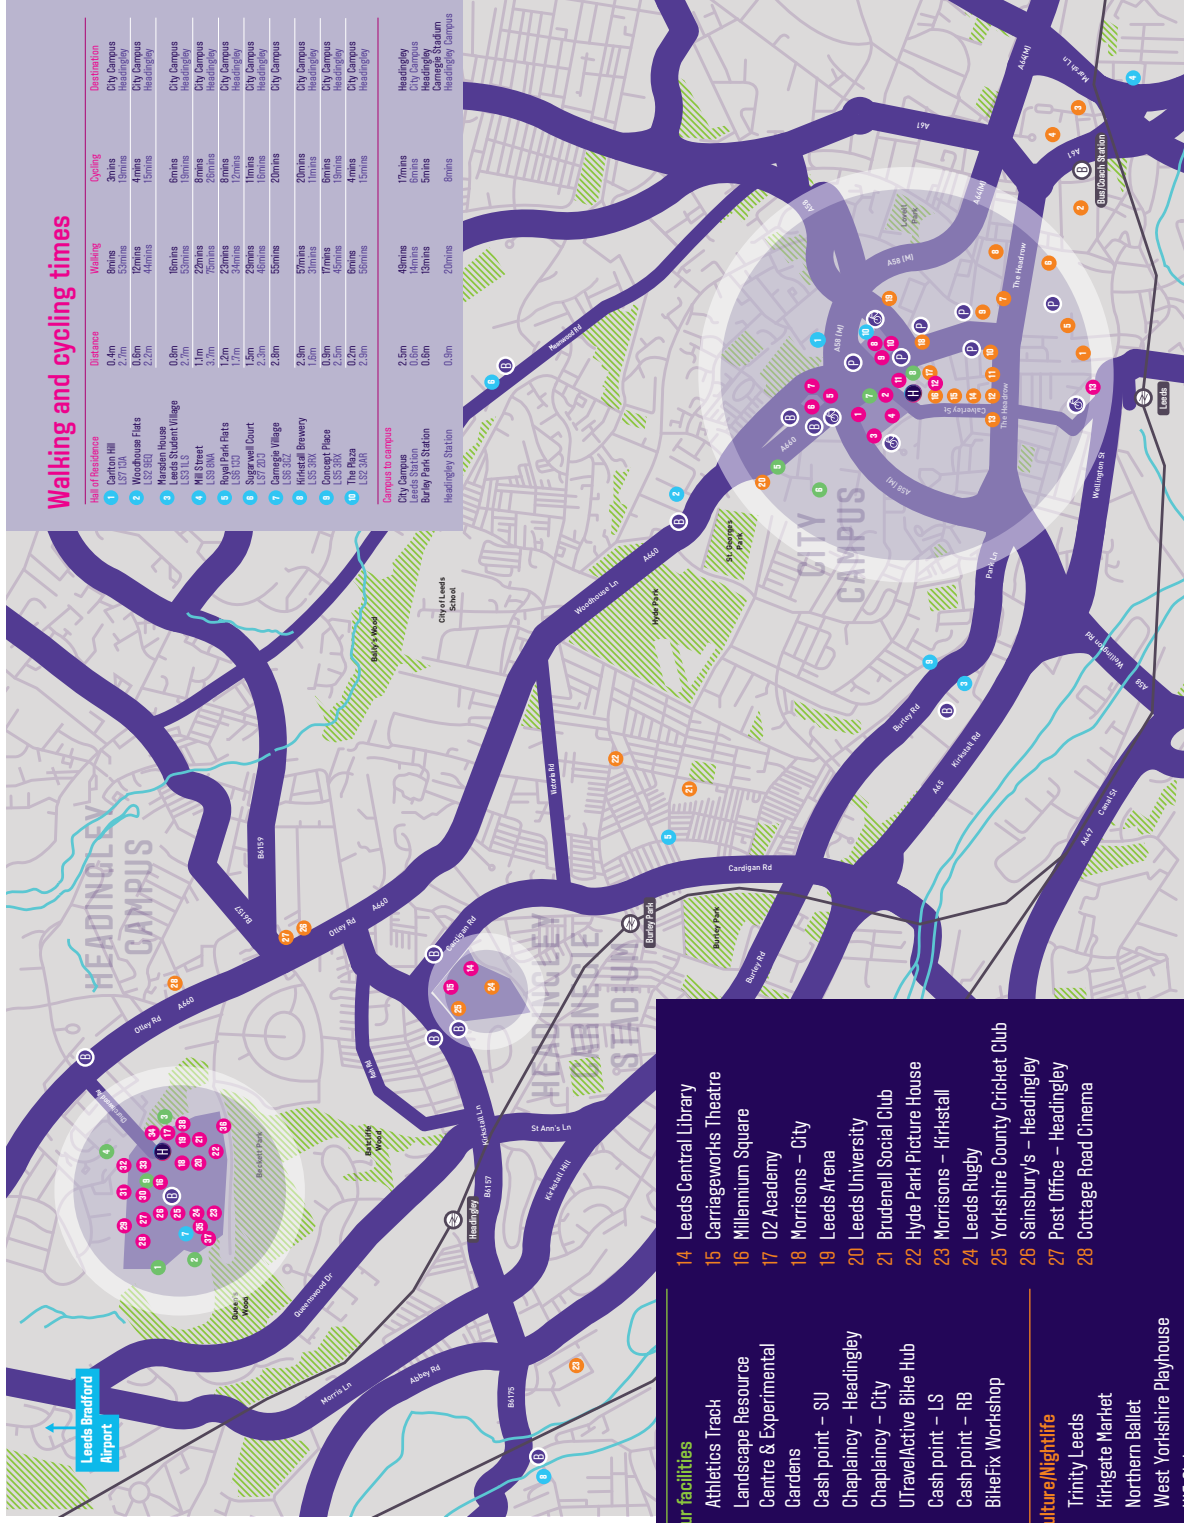

Our Accommodation

1. 1 Carlton Hill
2. 2 Woodhouse Flats
3. 3 Marsden House and Leeds Student Village
4. 4 Mill Street
5. 5 Royal Park Flats
6. 6 Sugarwell Court
7. 7 Carnegie Village
8. 8 Kirkstall Brewery
9. 9 Concept Place
10. 10 The Plaza

Our facilities

1. 1 Athletics Track
2. 2 Landscape Resource Centre & Experimental Gardens
3. 3 Cash point – SU
4. 4 Chapelaincy – Headingley
5. 5 Chapelaincy – City
6. 6 UTravel/Active Bike Hub
7. 7 Cash point – LS
8. 8 Cash point – RB
9. 9 BikeFix Workshop

Culture/Nightlife

1. 1 Trinity Leeds
2. 2 Kirkgate Market
3. 3 Northern Ballet
4. 4 West Yorkshire Playhouse
5. 5 Hifi Club
6. 6 Victoria Quarter
7. 7 Sainsbury's – City
8. 8 The Grand Theatre
9. 9 Post Office – City
10. 10 The Light Shopping Centre
11. 11 The Henry Moore Institute
12. 12 Leeds Art Gallery
13. 13 Leeds Town Hall

Our facilities

1. 14 Leeds Central Library
2. 15 Carriageworks Theatre
3. 16 Millennium Square
4. 17 D2 Academy
5. 18 Morrisons – City
6. 19 Leeds Arena
7. 20 Leeds University
8. 21 Brudenell Social Club
9. 22 Hyde Park Picture House
10. 23 Morrisons – Kirkstall
11. 24 Leeds Rugby
12. 25 Yorkshire County Cricket Club
13. 26 Sainsbury's – Headingley
14. 27 Post Office – Headingley
15. 28 Cottage Road Cinema

Walking and cycling times

Head of Residence	Distance	Walking	Cycling	Destination
1 Carlton Hill	0.4m	5mins	3mins	City Campus
2 Woodhouse Flats	0.5m	7mins	4mins	City Campus
3 LSC 360	2.0m	24mins	15mins	City Campus
4 Harnden House	0.8m	10mins	6mins	City Campus
5 Leeds Student Village	1.1m	14mins	8mins	City Campus
6 Mill Street	3.7m	45mins	28mins	City Campus
7 Royal Park Flats	1.2m	15mins	9mins	City Campus
8 Sugarwell Court	1.7m	21mins	12mins	City Campus
9 The Plaza	2.3m	28mins	16mins	City Campus
10 Concept Place	2.3m	28mins	16mins	City Campus
11 The Grange	2.3m	28mins	16mins	City Campus
12 Brontë Hall	2.3m	28mins	16mins	City Campus
13 Davendish Hall	2.3m	28mins	16mins	City Campus
14 Leeds Central Library	2.5m	30mins	17mins	City Campus
15 Carriageworks Theatre	0.5m	7mins	4mins	City Campus
16 Millennium Square	0.5m	7mins	4mins	City Campus
17 D2 Academy	0.5m	7mins	4mins	City Campus
18 Morrisons – City	0.5m	7mins	4mins	City Campus
19 Leeds Arena	0.5m	7mins	4mins	City Campus
20 Leeds University	0.5m	7mins	4mins	City Campus
21 Brudenell Social Club	0.5m	7mins	4mins	City Campus
22 Hyde Park Picture House	0.5m	7mins	4mins	City Campus
23 Morrisons – Kirkstall	0.5m	7mins	4mins	City Campus
24 Leeds Rugby	0.5m	7mins	4mins	City Campus
25 Yorkshire County Cricket Club	0.5m	7mins	4mins	City Campus
26 Sainsbury's – Headingley	0.5m	7mins	4mins	City Campus
27 Post Office – Headingley	0.5m	7mins	4mins	City Campus
28 Cottage Road Cinema	0.5m	7mins	4mins	City Campus

Map Key

- Train Station
- Leeds Bus Station /National Express
- Car Parking
- Cycle Parking
- Bus Stop
- Student Hub